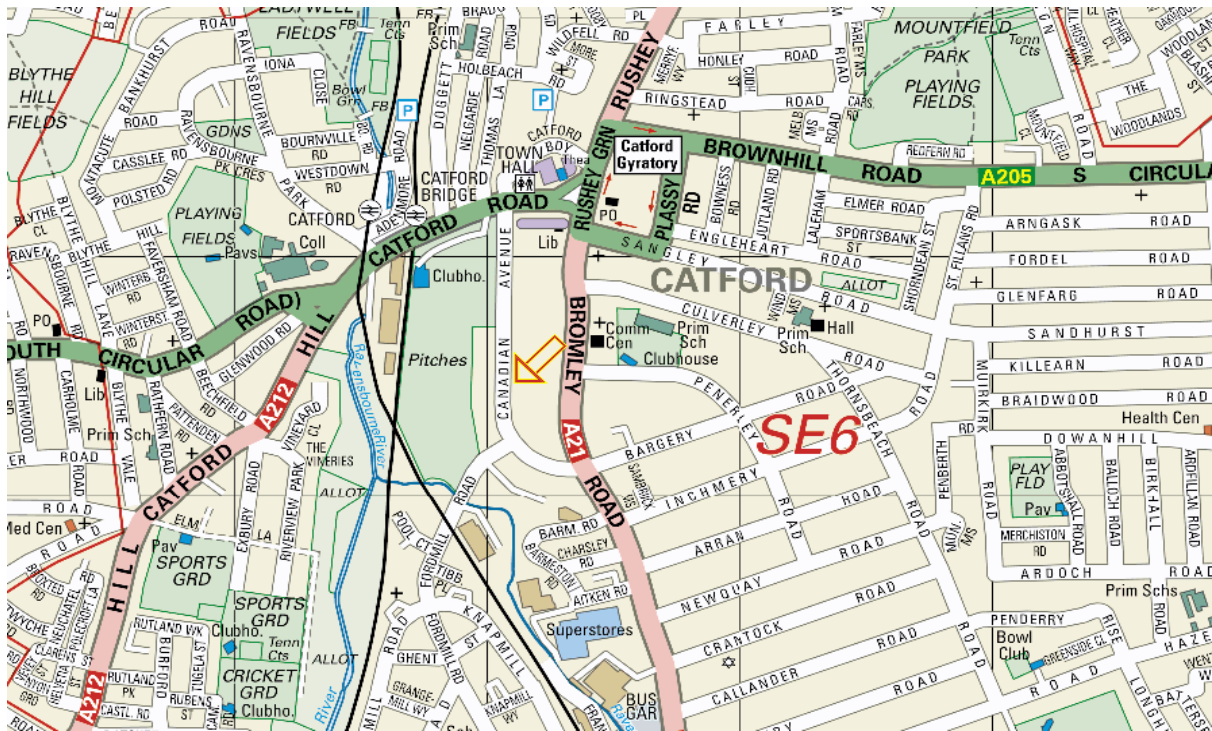

Address: Car Park, Canadian Avenue, Catford, London SE6

Pick up time is **7:00pm (daily)**. You must be at the meeting point by this time. If you are running late, you **MUST** call no later than 6.00pm. Please call **+44 7711 905 766**

Directions from **Cafford Bridge Station to meeting point:**

Exit Left. Walk to first set of lights (right hand side) Cross over at these lights, into Canadian Avenue.

Directions from **Meeting point to TWIN School , Greenwich**

Train services: - Lewisham to Maze Hill. Exit the station and turn left. Follow the exit the the main road. Vanburgh Hill. The school is situated about 500 yards down on the right hand side. Large grey building.

Or Bus routes – 180 bus from Lewisham to Greenwich. School stop is Vanburgh Hill. The school is across the road

Twin School - 12 Lambarde Square, Greenwich, London, SE10 9HB