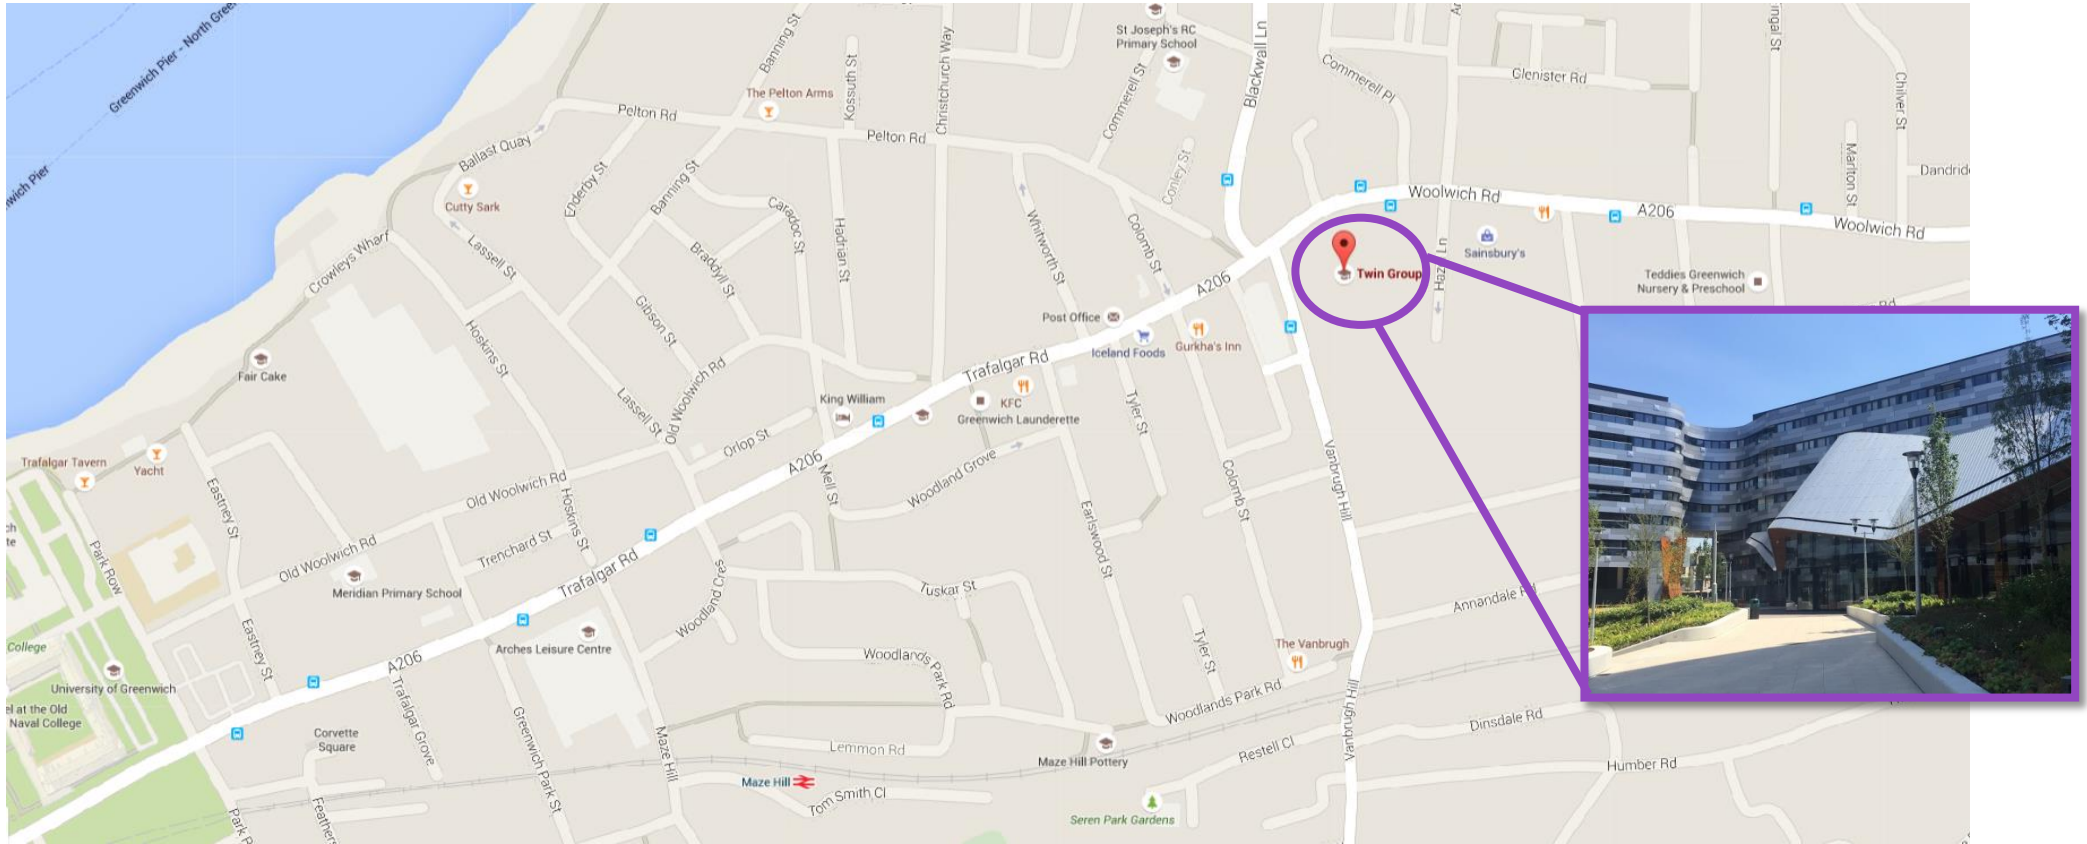

Twin Group
Floor 1
The Greenwich Centre
Greenwich Square
SE10 9HB
020 8297 1132

Bus route that stop outside the school:

129, 177, 180, 286 , 386 & 422

Nearest Train Station:

Maze Hill (Zone 3) 10 minutes walk from school

Nearest Tube Station:

North Greenwich (Zone 2/3) 25 minutes walk from school